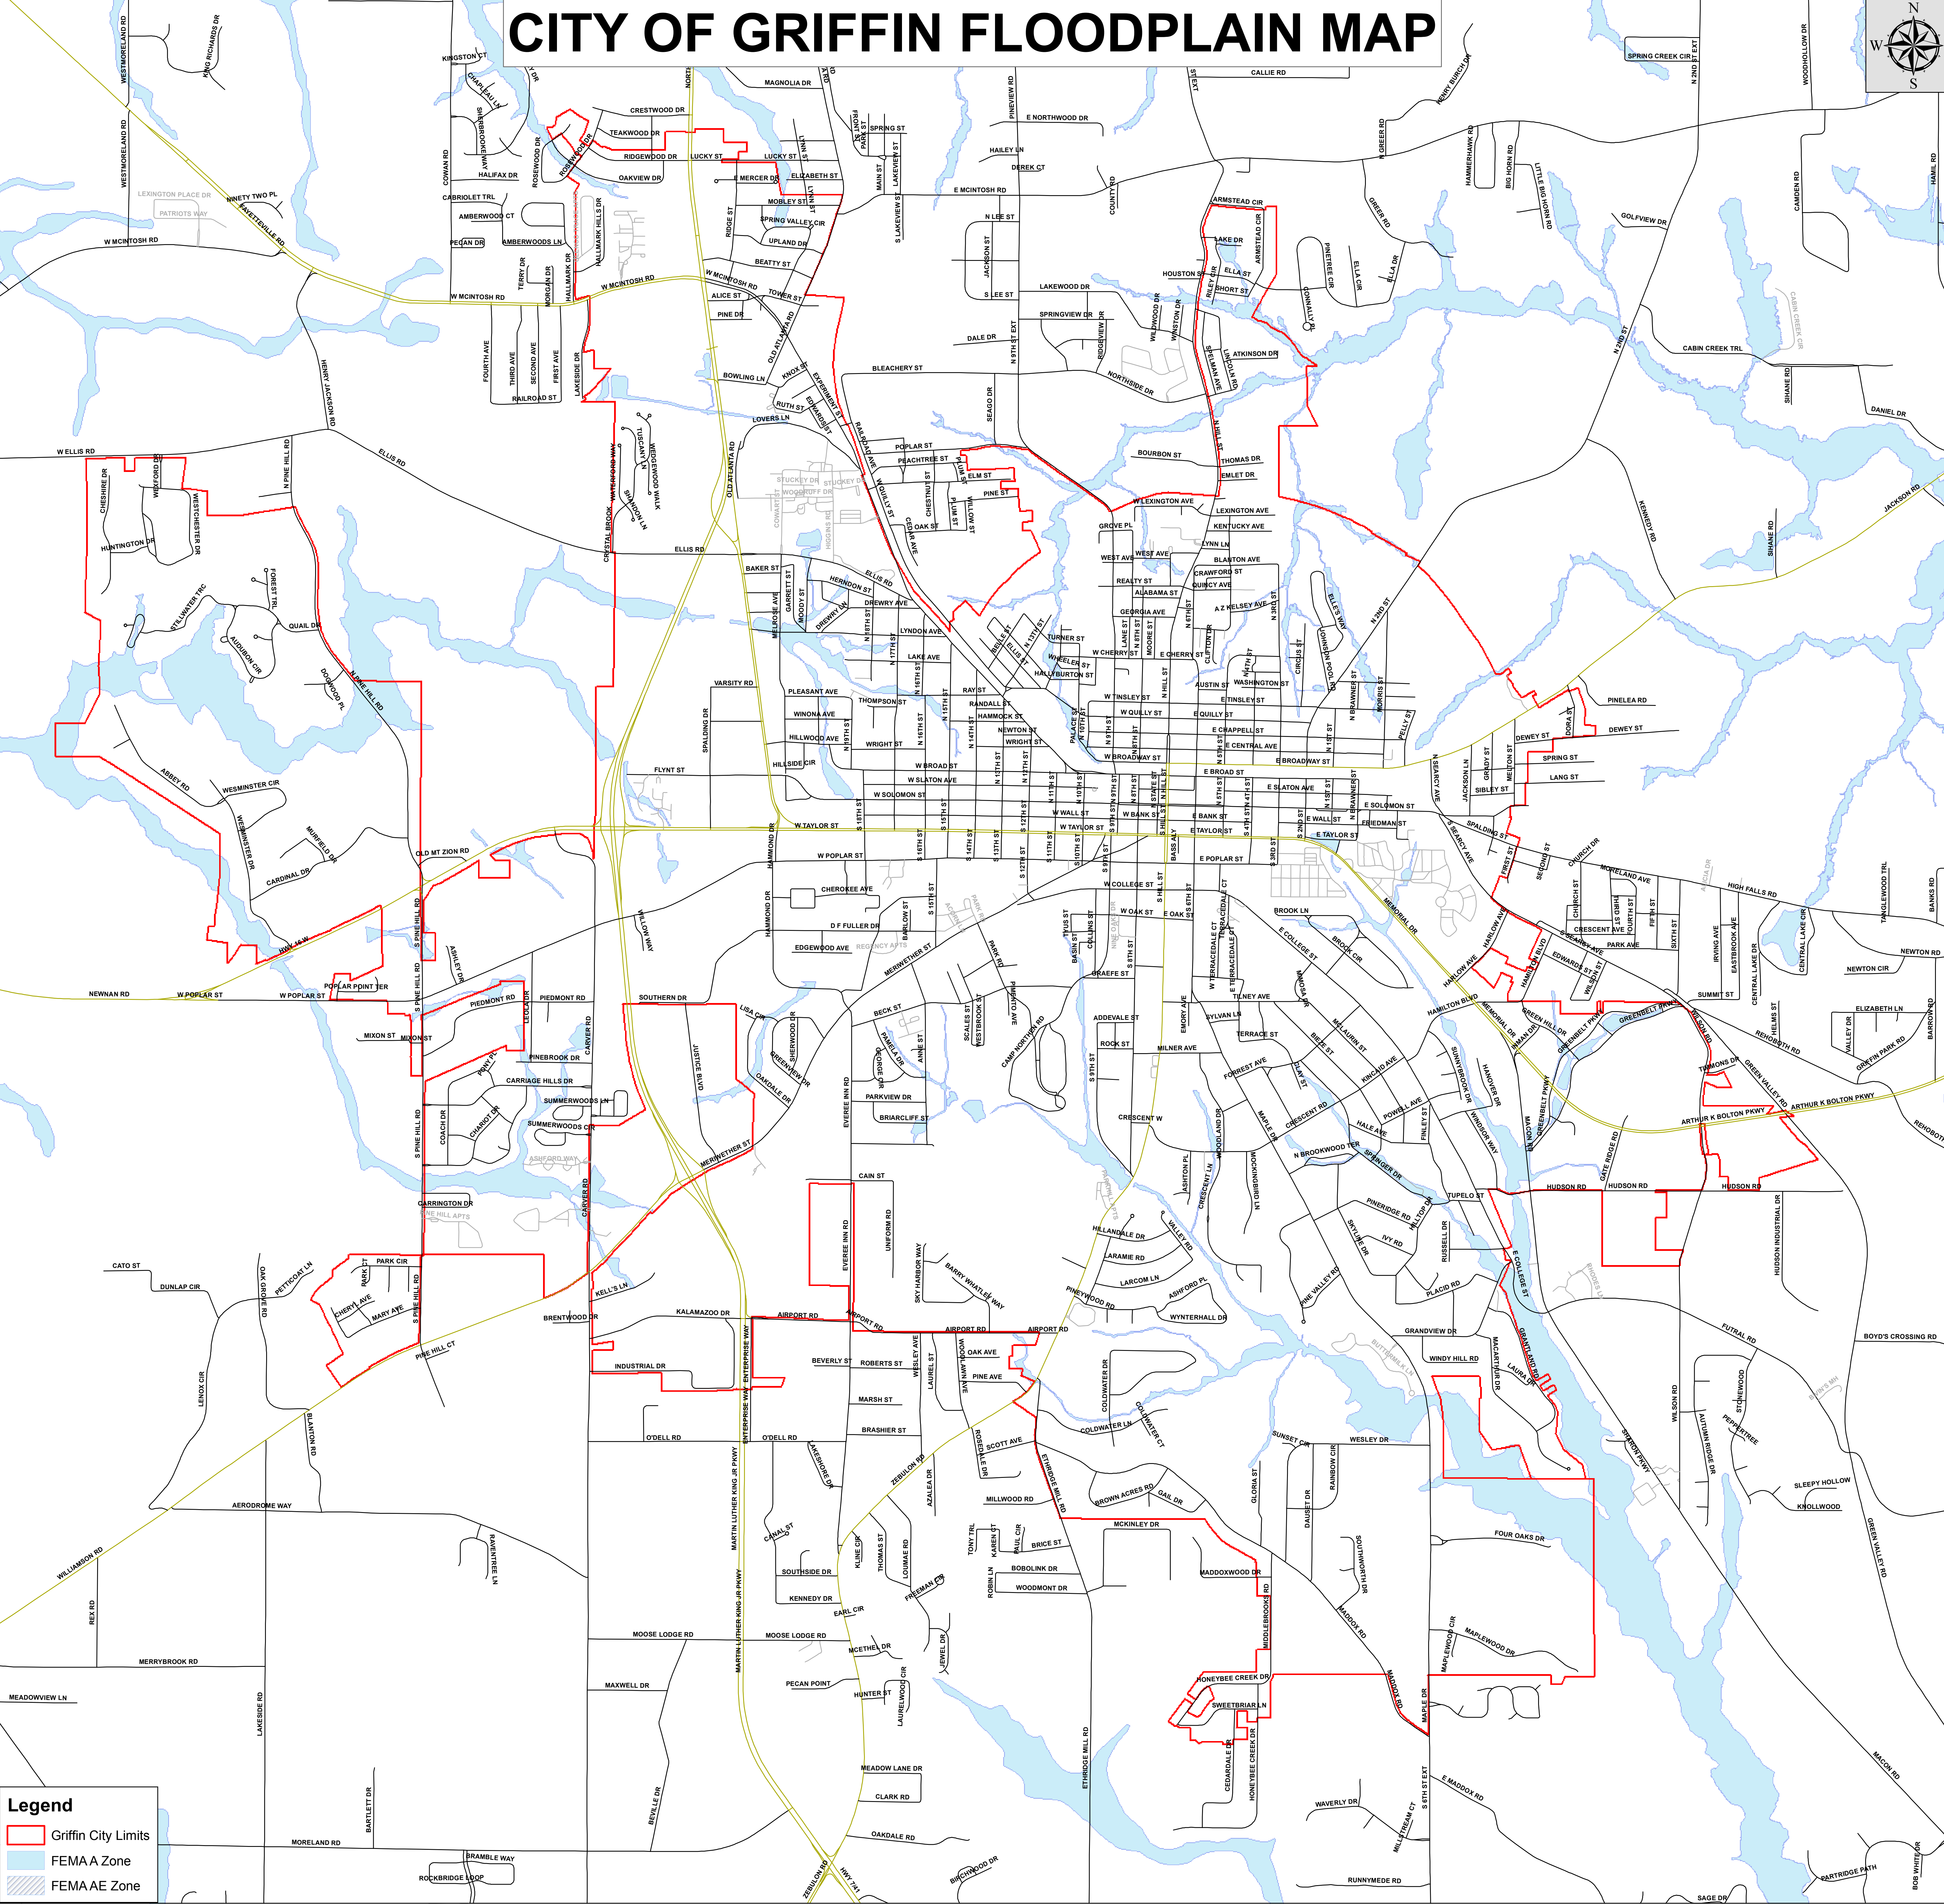

# CITY OF GRIFFIN FLOODPLAIN MAP

**Legend**

- Griffin City Limits
- FEMA A Zone
- FEMA A-E Zone