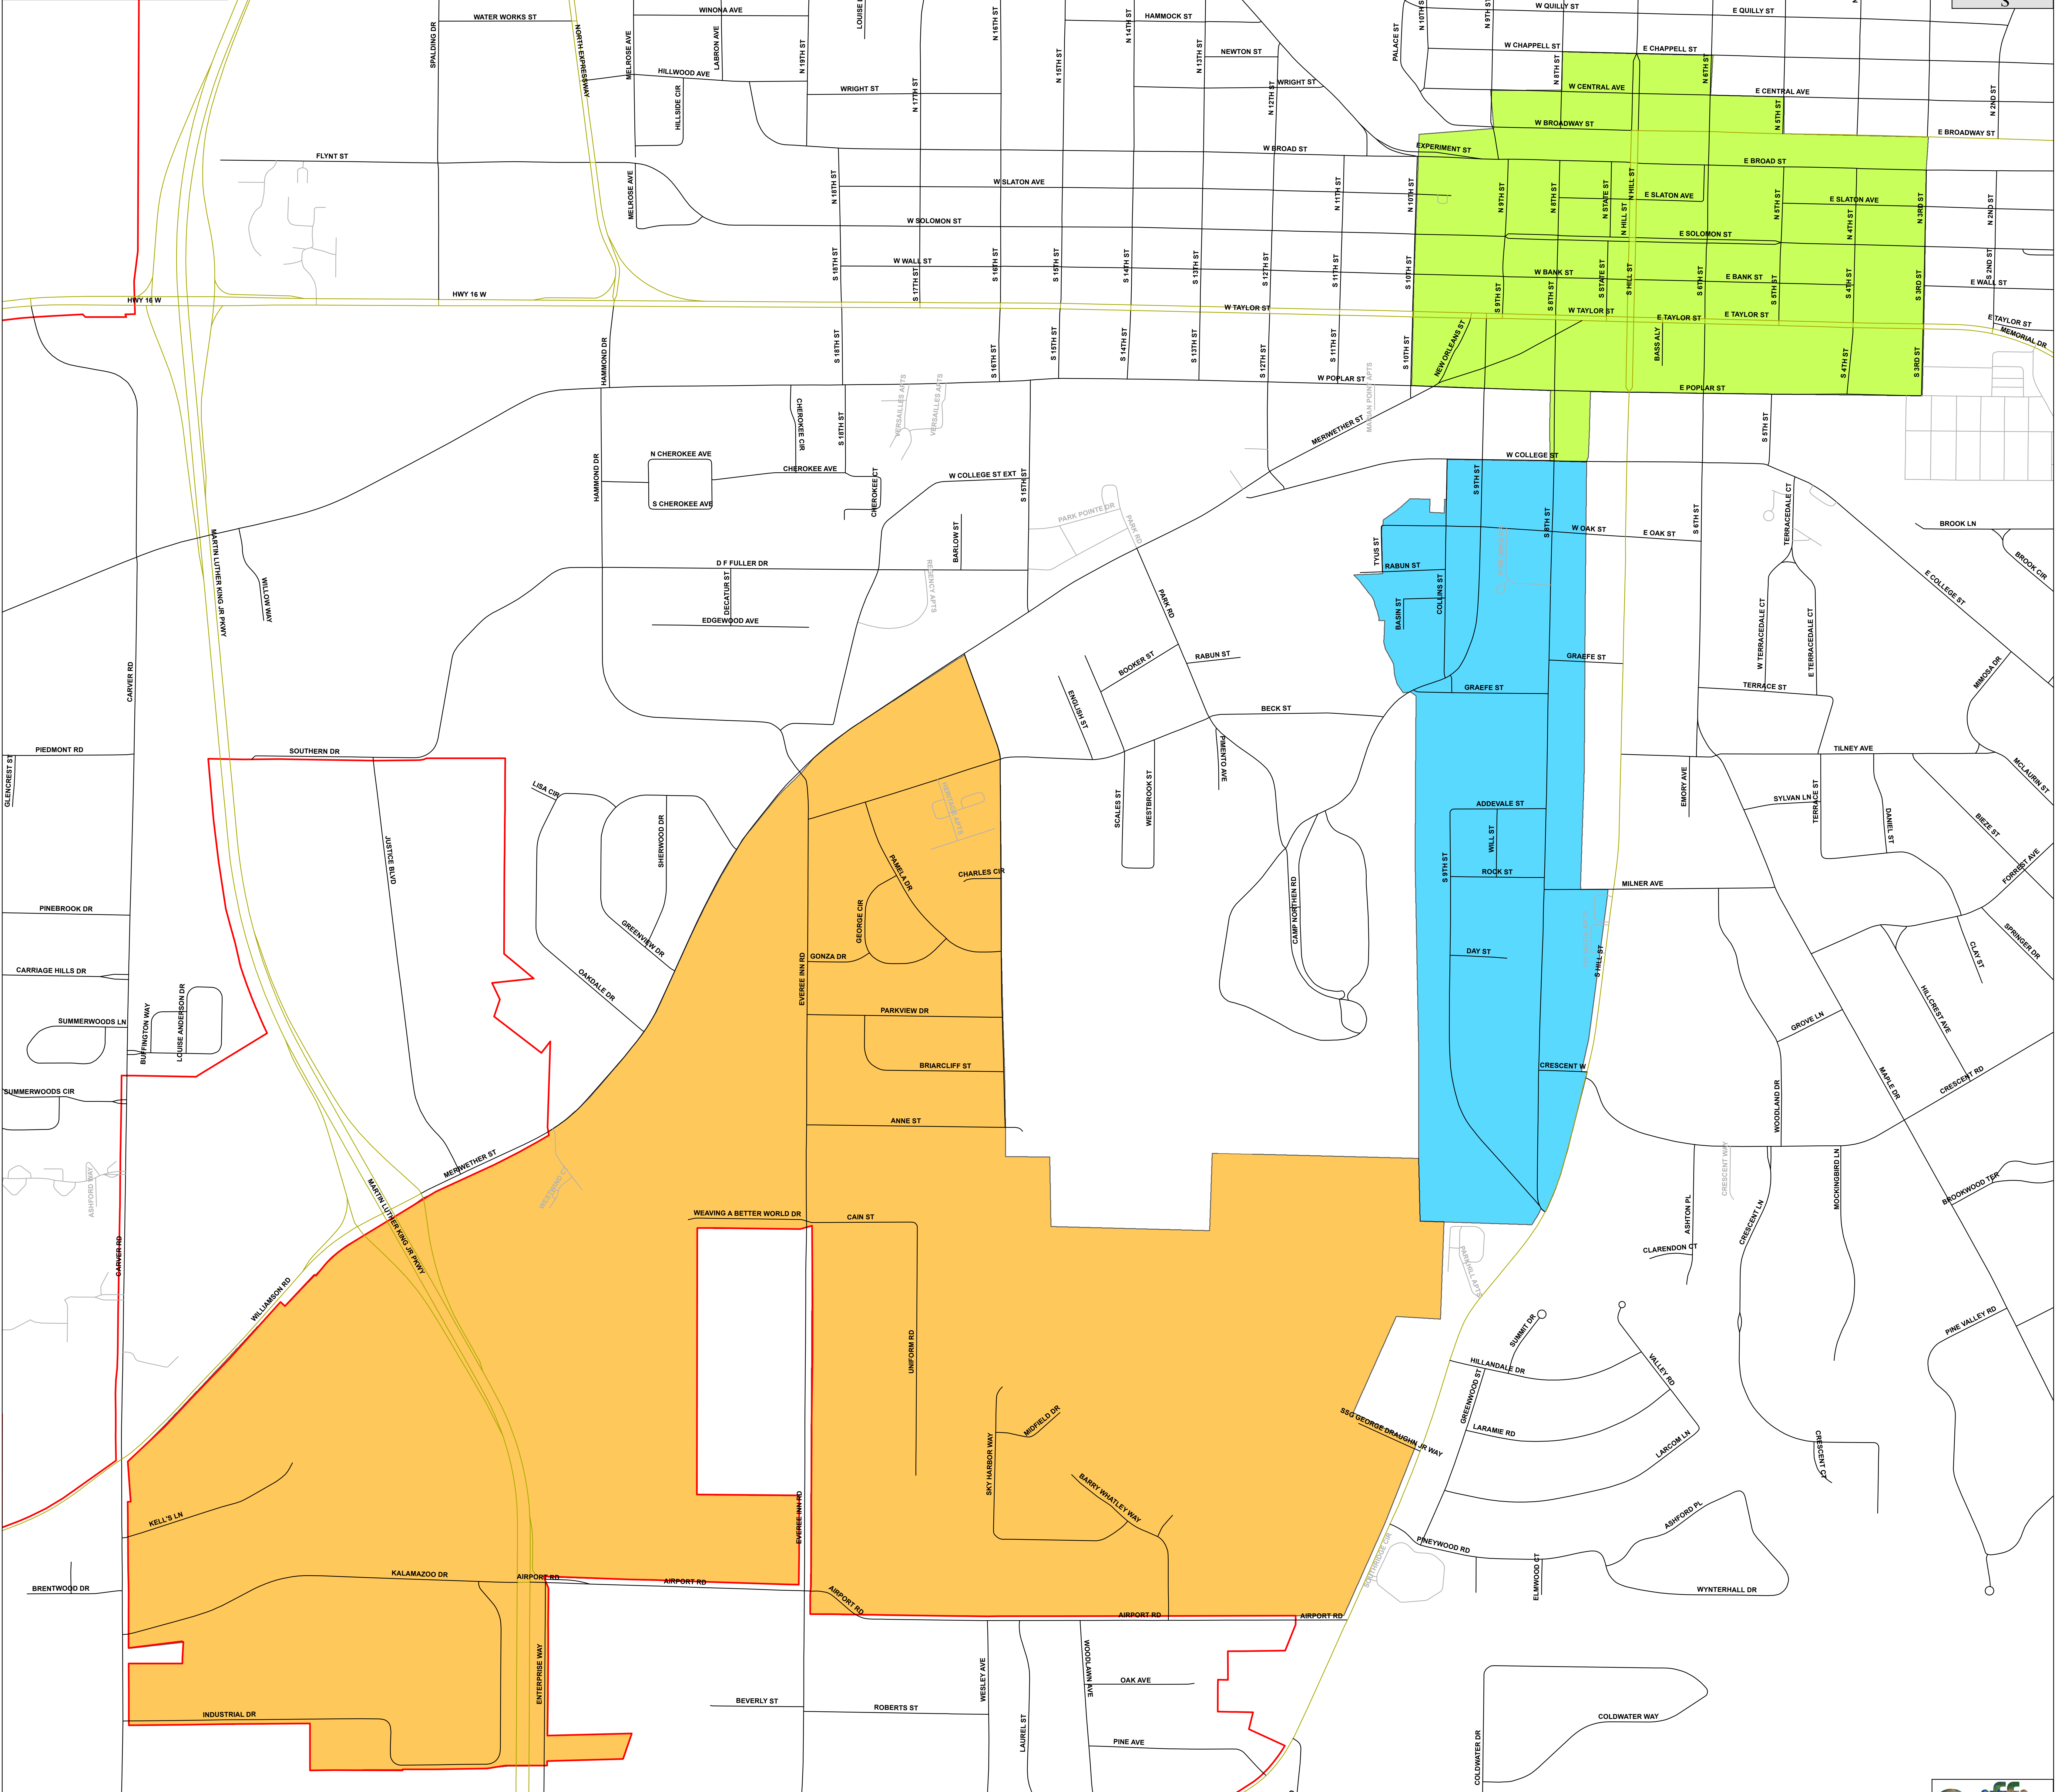

CITY OF GRIFFIN OPPORTUNITY ZONES

Legend

- Downtown Opportunity Zone
- Medical Opportunity Zone
- Southwest Griffin Opportunity Zone

Griffin
GIS Department

1 inch = 400 feet

0 400 800 1,200 1,600 2,000 2,400 2,800 3,200 3,600 Feet