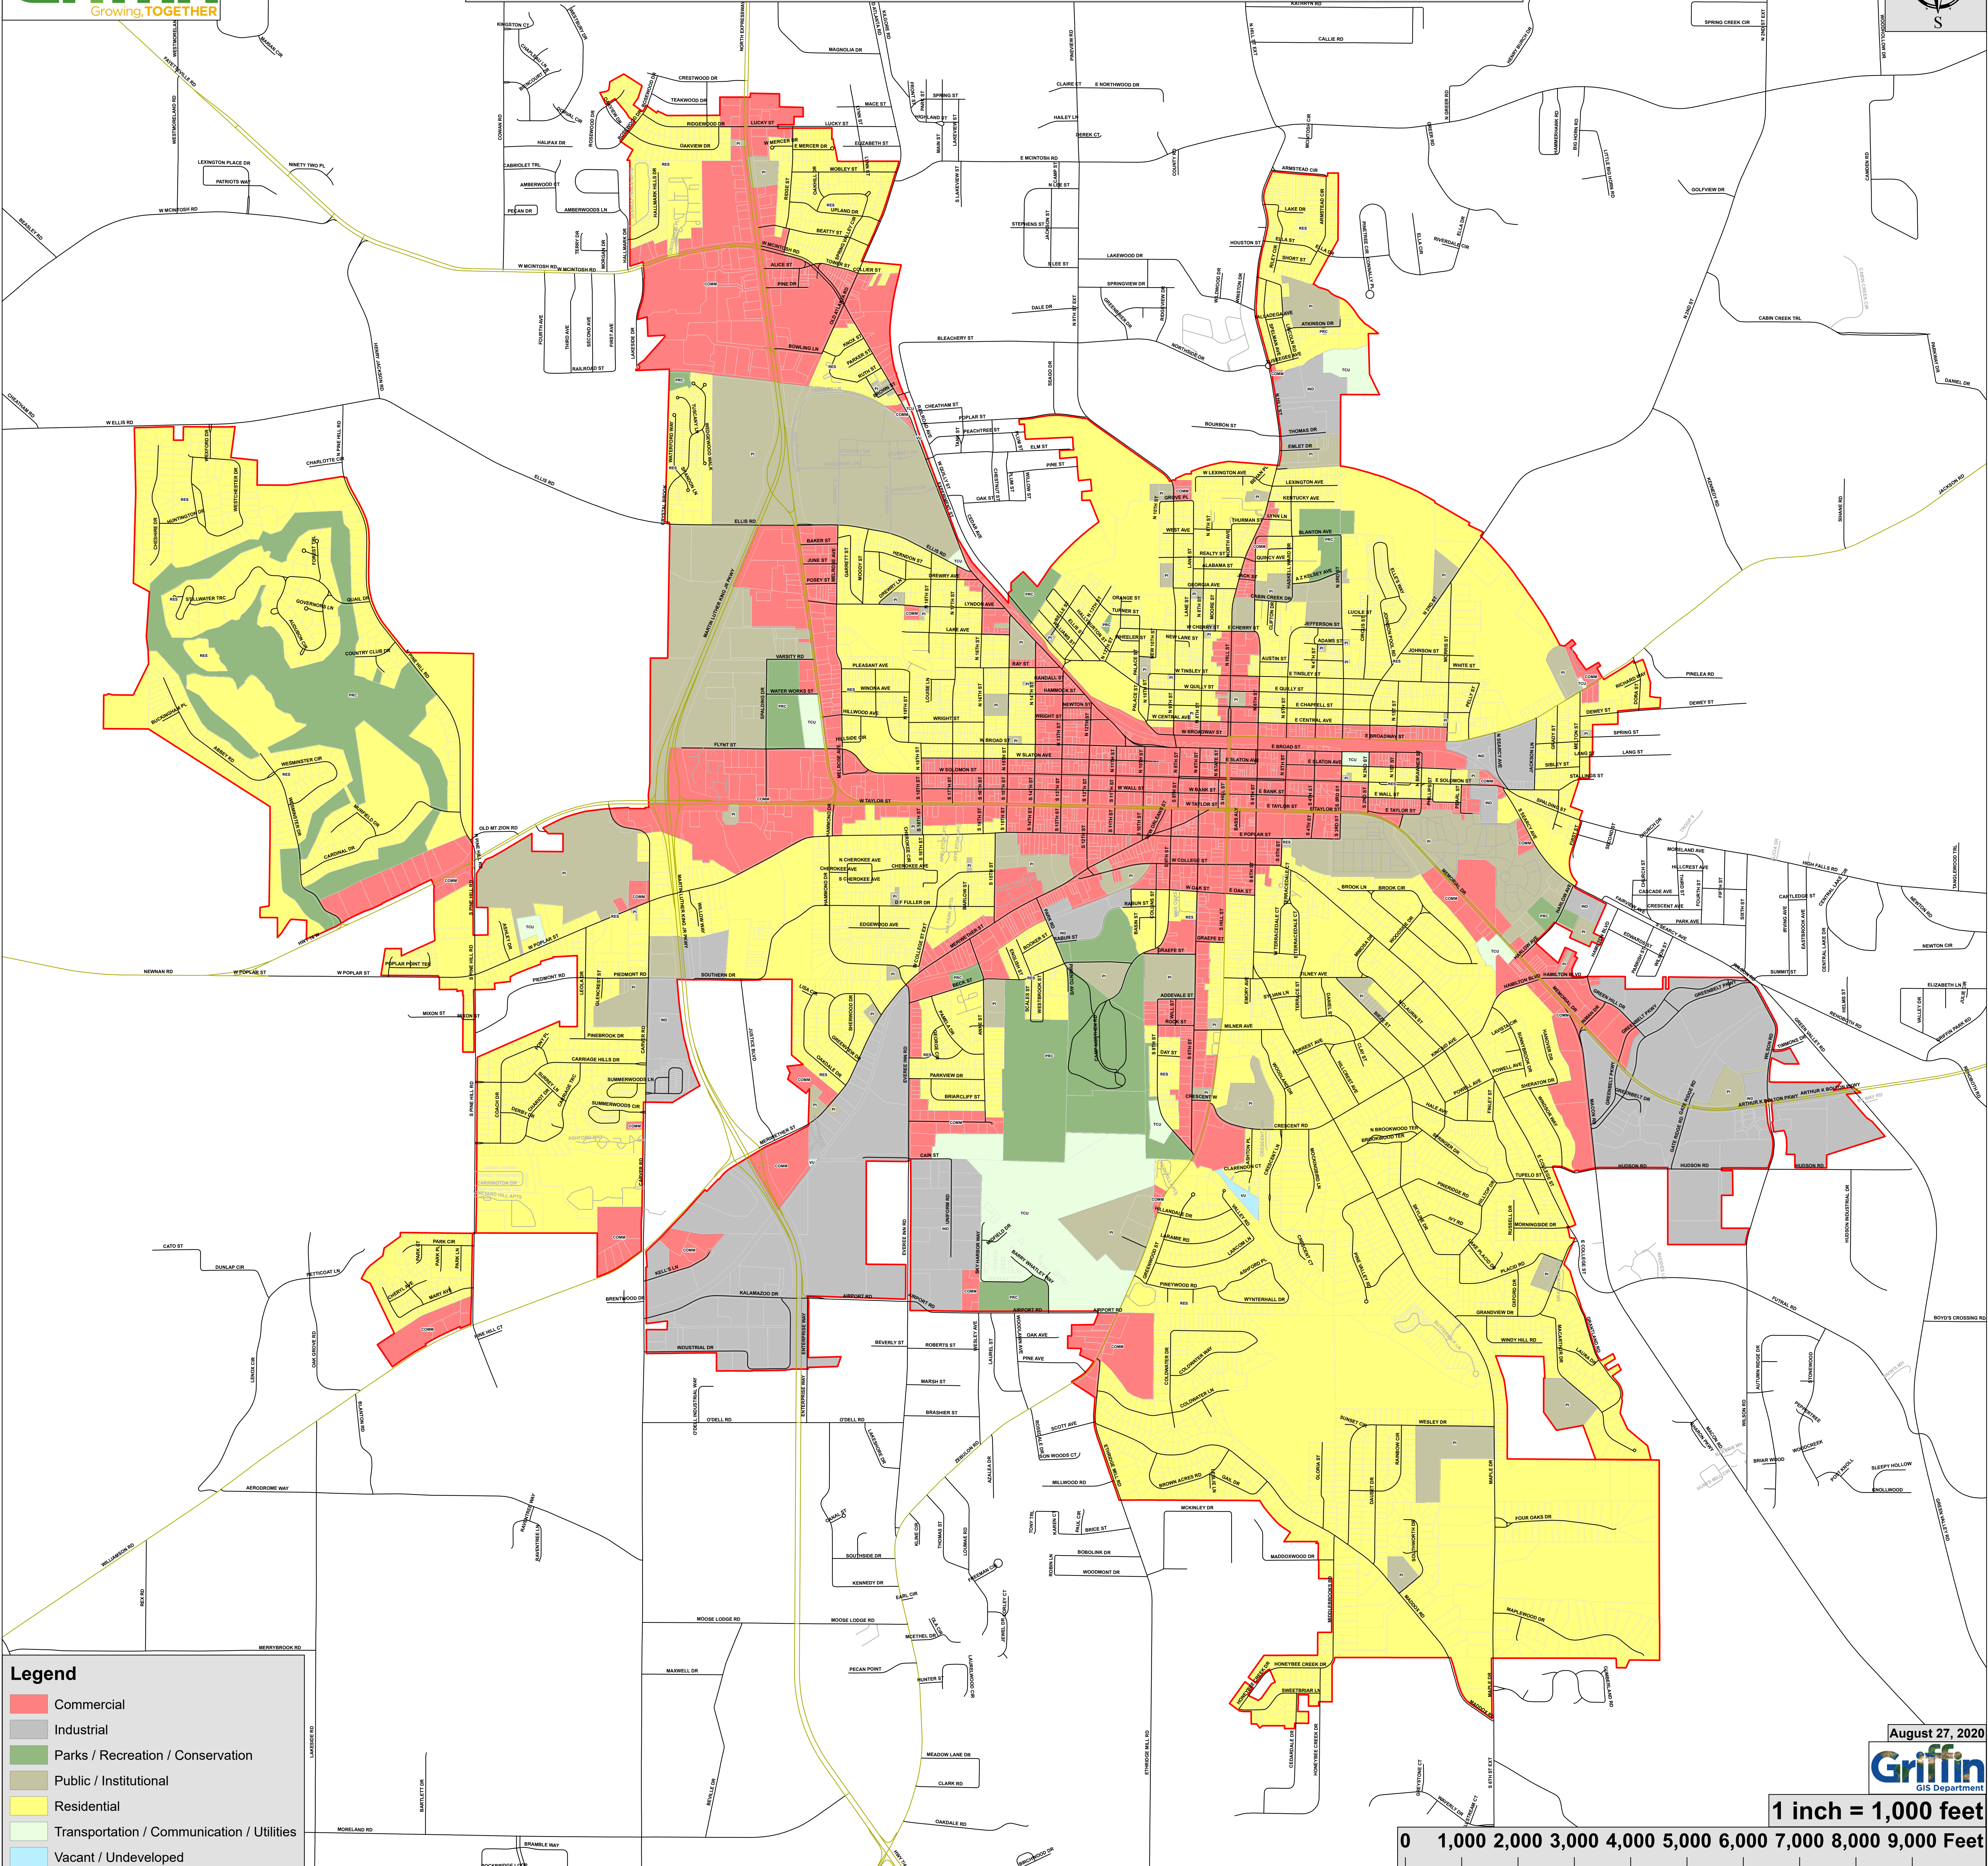

CITY OF GRIFFIN FUTURE LAND USE

Legend

- Commercial
- Industrial
- Parks / Recreation / Conservation
- Public / Institutional
- Residential
- Transportation / Communication / Utilities
- Vacant / Undeveloped